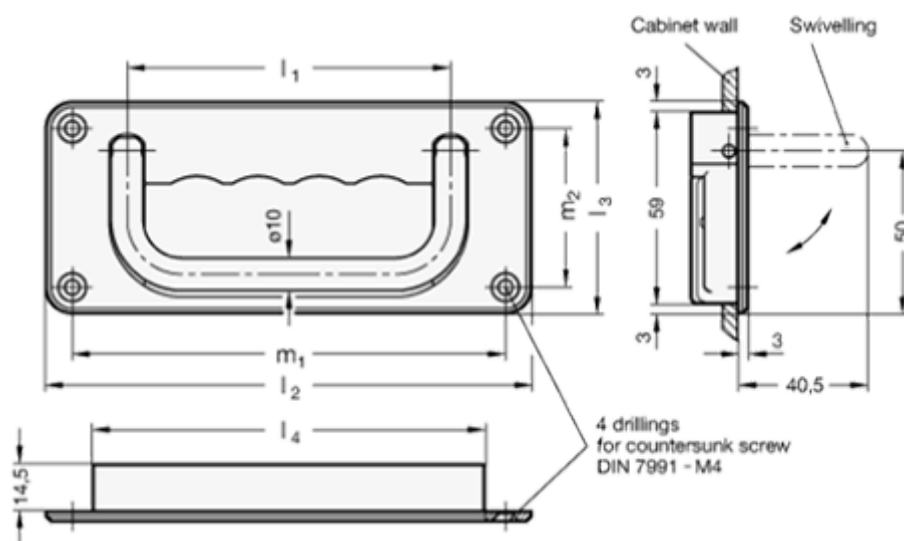

Article number: 204258100CRSRB
 Description: E+G Folding handle
 GN 425.8-100-CR-SR-B

Measures

= -	l2	= 150
= -	l3	= 65
= -	l4	= 121
= -	l5	= 122
= -	l6	= 60
= -	m1	= 134
= -	m2	= 49
l1 = 100	Type =	GN 425.8-100-CR-SR-B

Weight (g) = 341